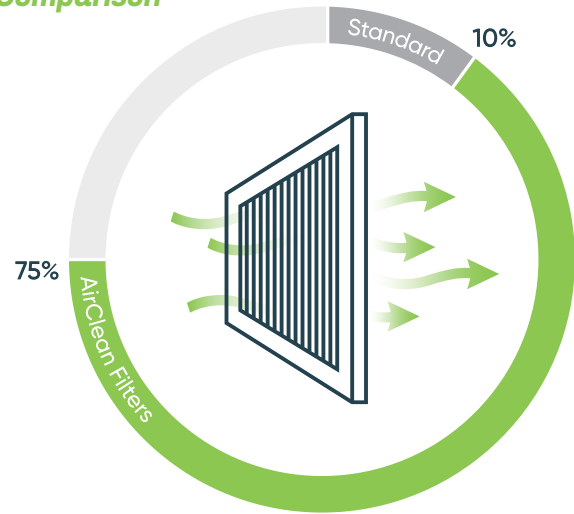

Benefits

Health

Helps improve the indoor air quality by filtering the smaller pollutants you can't see, such as pollen, virus carriers, lint dust, mould spores, dust mites, which can often trigger allergies, asthma and hay fever.

Efficiency

Helps maintain a cleaner indoor unit coil/heat exchange which improves the performance and extends the life of the unit as well as reduce energy consumption.

Sensitive Choice

AirClean Filters™ are approved by the National Asthma Council Australia's Sensitive Choice® program and carry the blue butterfly symbol, indicating the product has been identified as potentially beneficial for people affected by asthma and allergies. AirClean Filters™ are the only disposable filter brand for (ducted residential and commercial) Heating, Ventilation Air Conditioning (HVAC) applications, to be recognised by the Sensitive Choice program for superior air filtration.

Airflow Efficiency Comparison

**AIRCLEAR FILTERS HAVE
65% MORE AIRFLOW
EFFICIENCY
THAN STANDARD
FILTERS**

Important Features

- ✓ Up to 70% more pleats when compared to V-form panel filters achieving a greater dust holding capacity with the lowest pressure drop
- ✓ Hot melt sealed into frame for maximum filter efficiency – eliminates air bypass
- ✓ Superior surface area/pressure drop
- ✓ Longer filter life
- ✓ Disposable
- ✓ Safer and more hygienic for the installer

Description

The AirClean high efficiency filters are rated G4 to EN779:2012, AS1324.2 and are suitable for residential and commercial variable air volume systems.

The operating face velocity ranges are from 0 to 2.54m/sec and can be used for air conditioning, heating or ventilation.